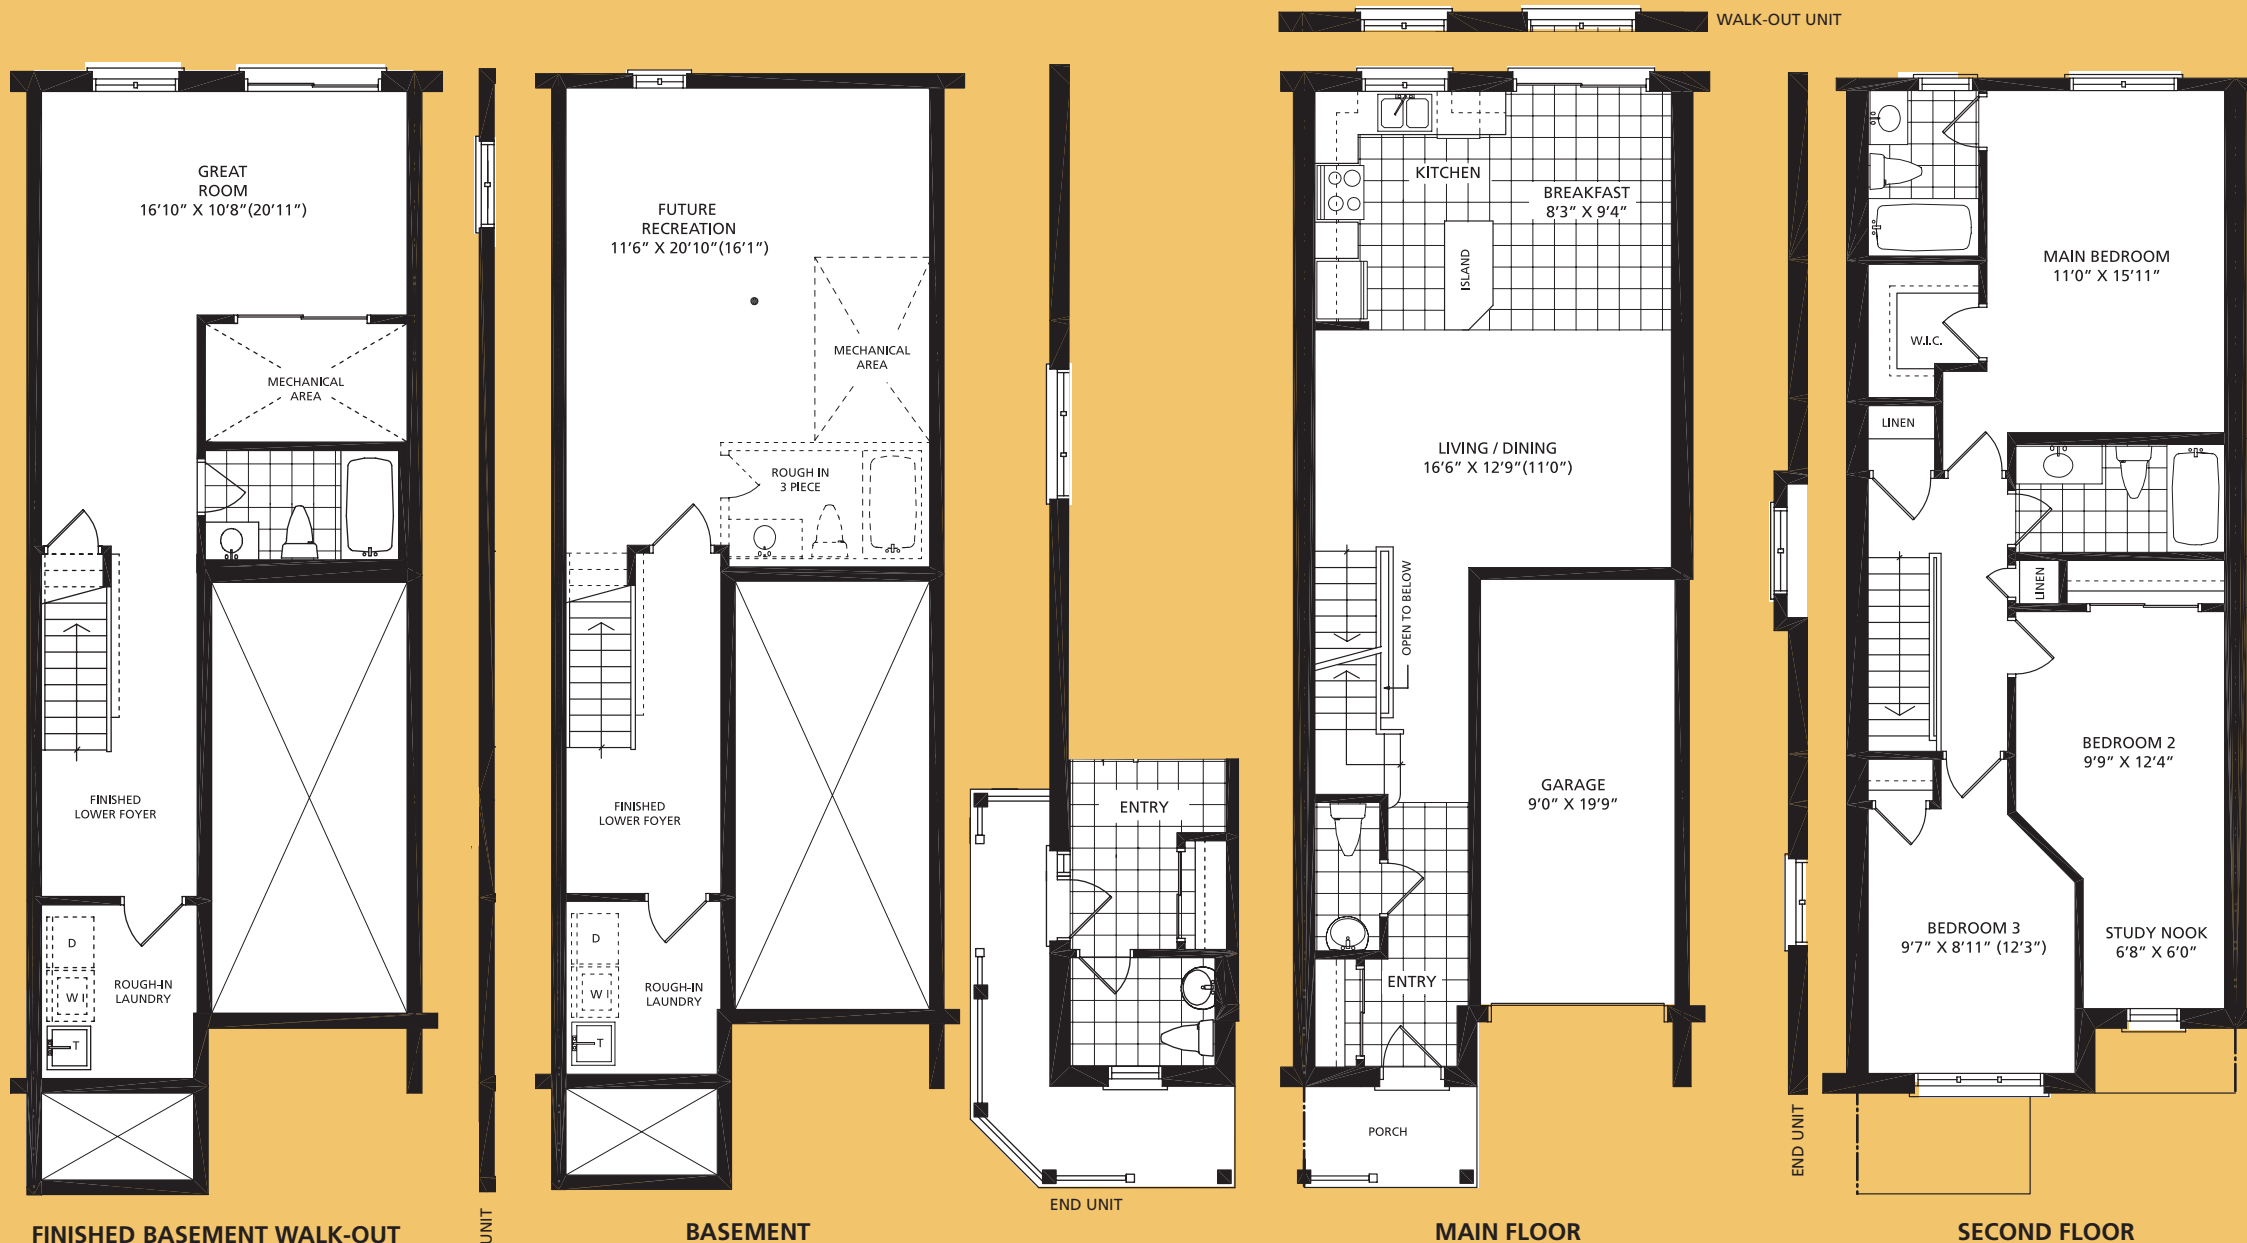

## THE CEDAR - MODEL C - 1491 Sq. Ft. - 1820 Sq. Ft. WITH WALK-OUT

Daniels  
love where you live™