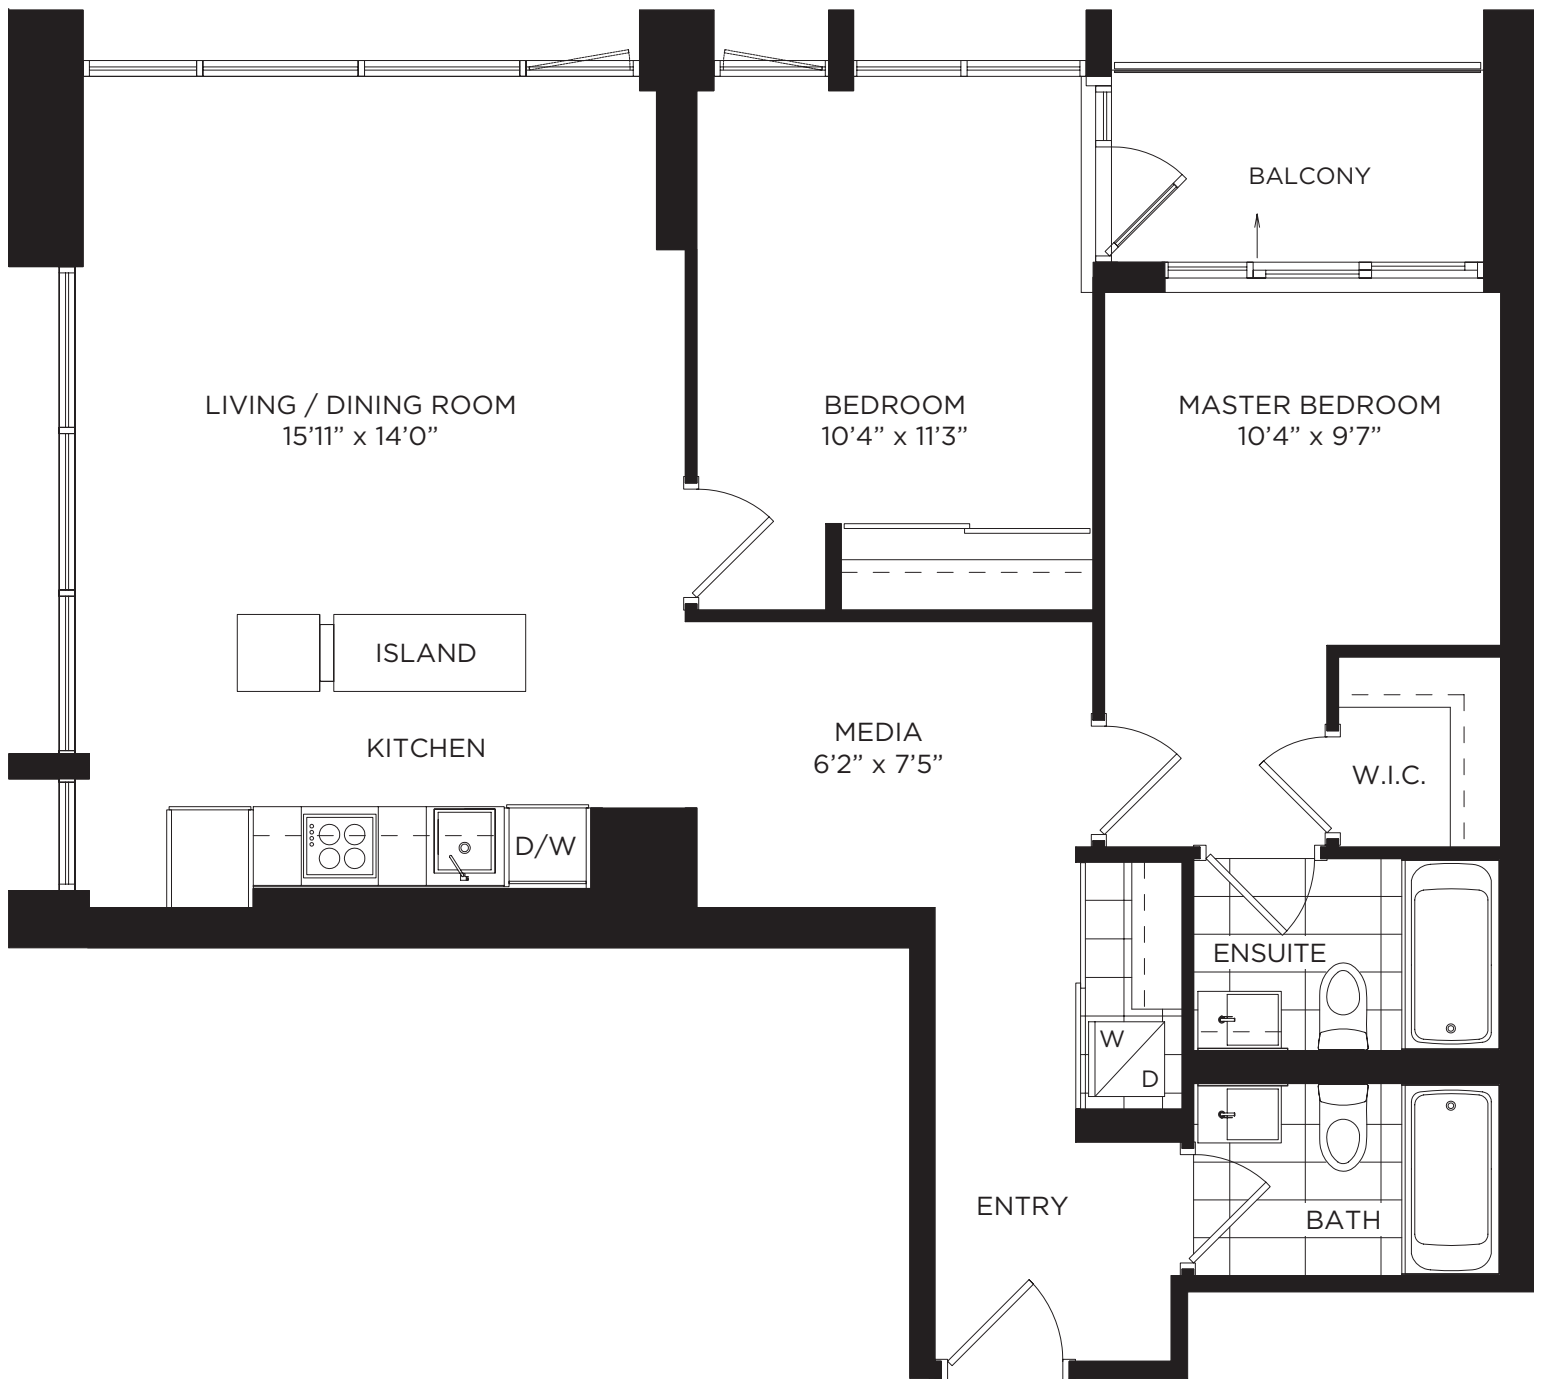

TWO BEDROOM + MEDIA

Suite available on floors 6 & 7

All areas and stated room dimensions are approximate. Floor area measured in accordance with Tarion Warranty Corporation bulletin #22. Actual living area will vary from the stated floor area. The purchaser acknowledges that the actual unit purchased may be a reverse layout to the plan shown. Illustration is artist concept. E. & O.E.