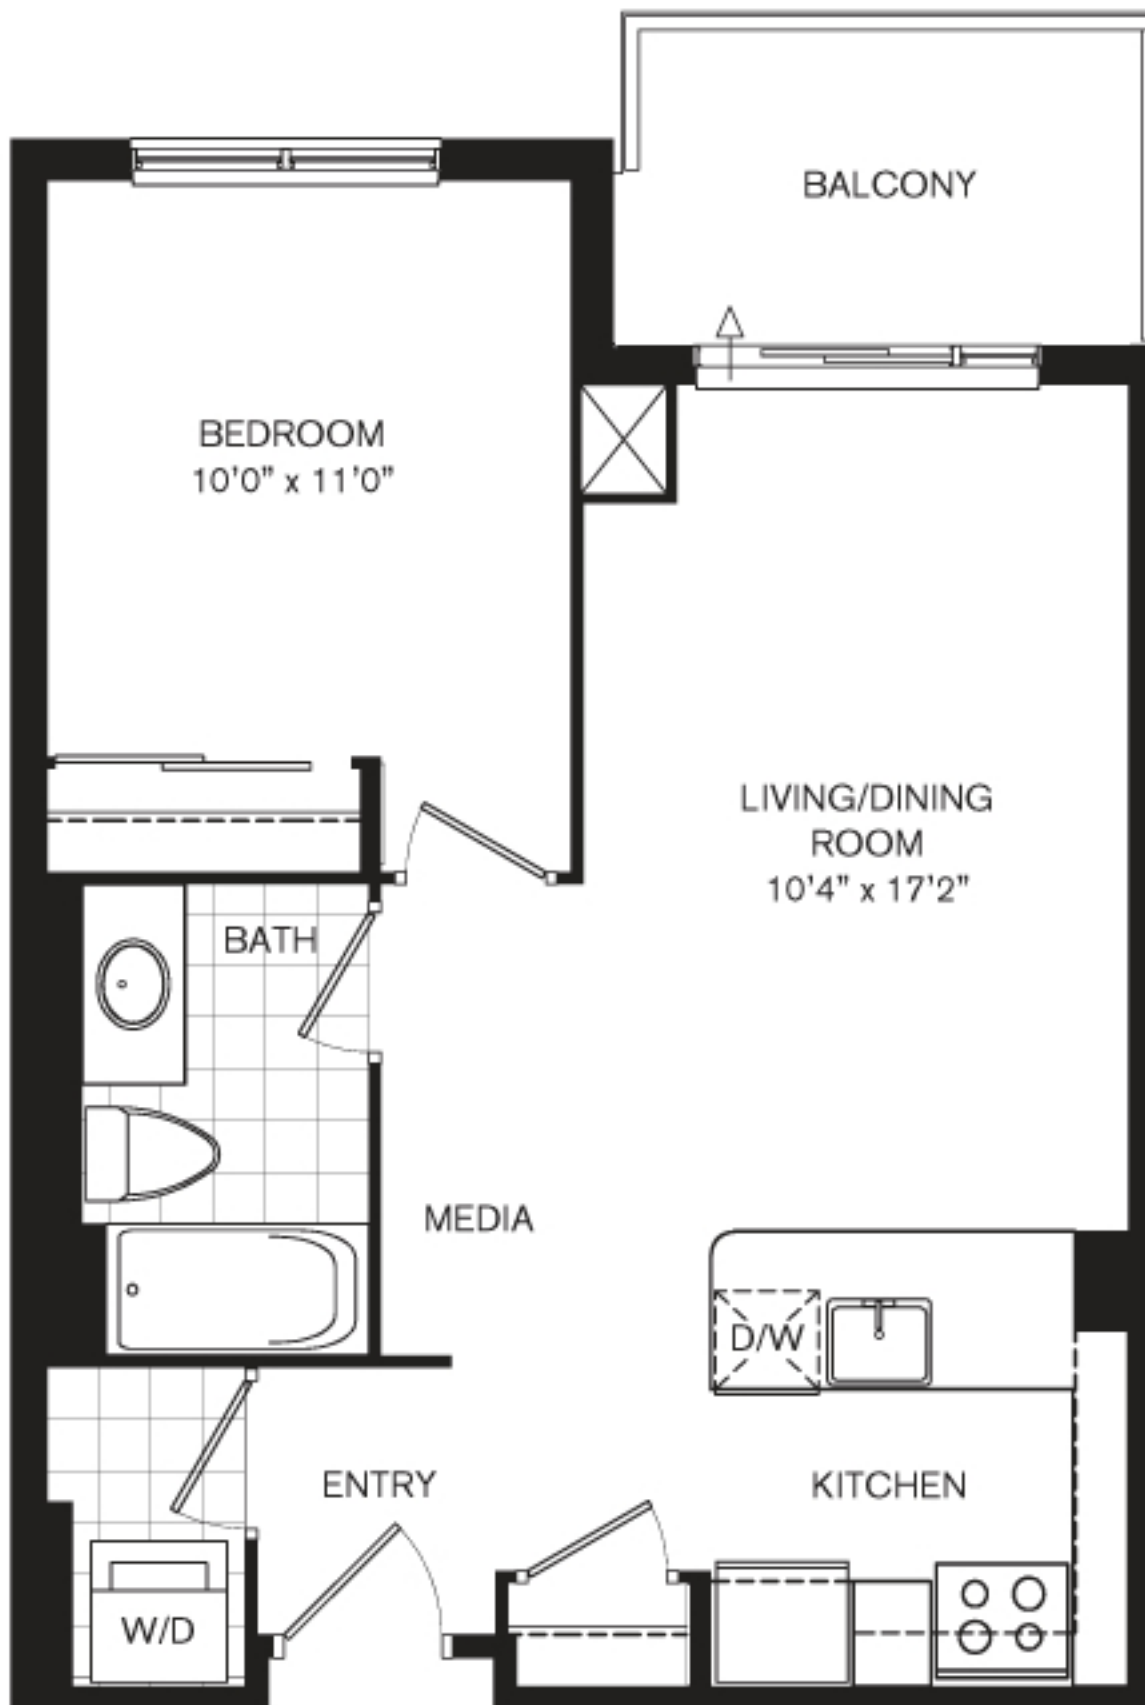

The Francois

1D

ONE BEDROOM & MEDIA

Suite Area: 593 sq. ft.

Outdoor Area: 53 sq. ft.*

Total Area: 646 sq. ft.

4th - 6th Floor

3rd Floor

2nd Floor