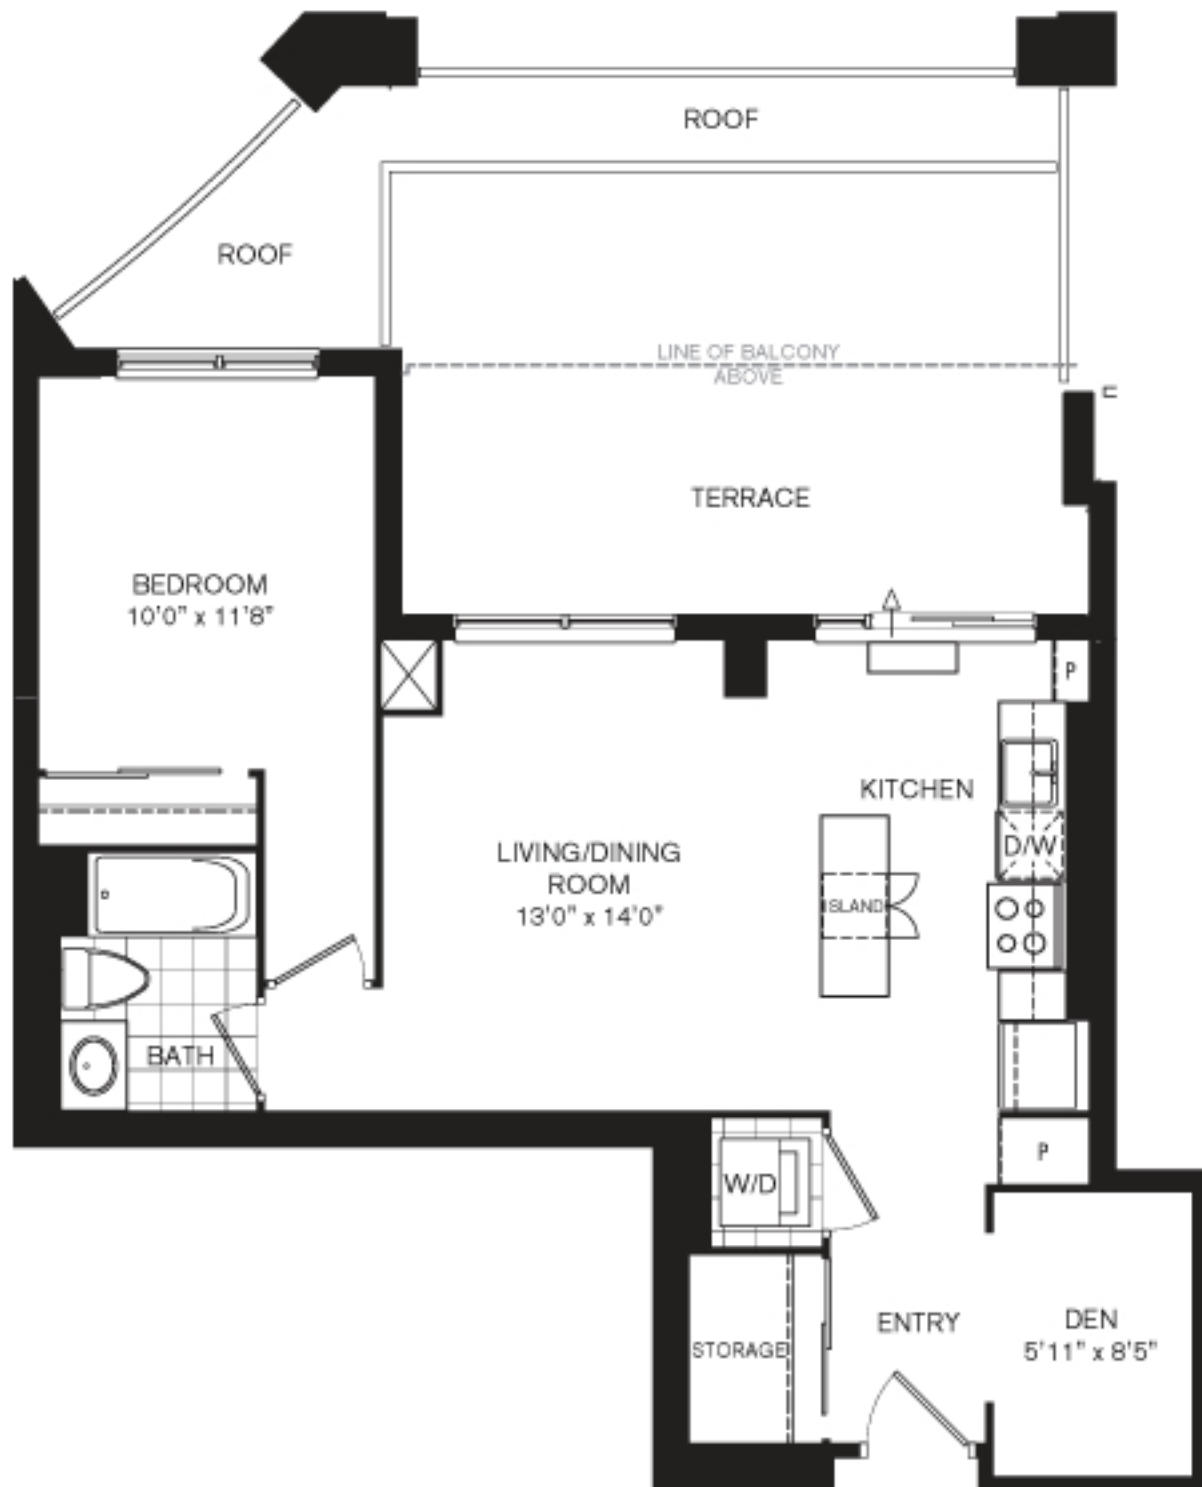

*The Descartes*  
2Ba

ONE BEDROOM & DEN

Suite Area: 748 sq. ft.  
Outdoor Area: 249 sq. ft.  
Total Area: 997 sq. ft.

2nd Floor