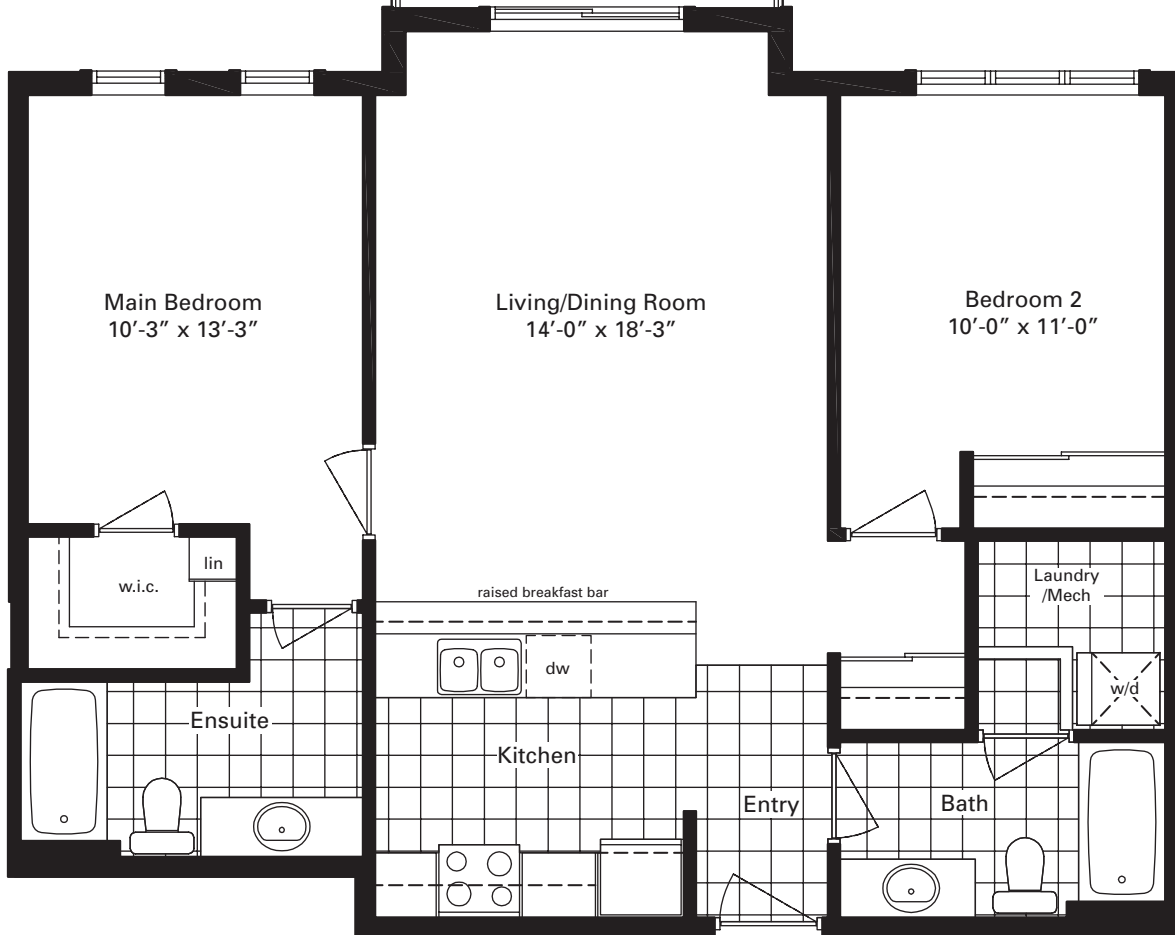

Daniels

FirstHome
Long Valley
PHASE TWO

CONDOMINIUM SUITE
TWO BEDROOM

969 square feet

2D

@ Ground Floor
Residence 2 only

@ Ground Floor
Residence 1 only

@ Ground, 2nd & 3rd Floor

Residence 1

Residence 2

Daniels

love where you live™

Official Developer of TIFF Bell Lightbox

The purchaser acknowledges that the actual unit purchased may be a reverse layout to the plan shown. Floorplan layout may vary per floor. All areas and stated room dimensions are approximate. Floor area measured in accordance with TARION Warranty Corporation bulletin #22. Actual living area may vary from floor area stated. E.&O.E.