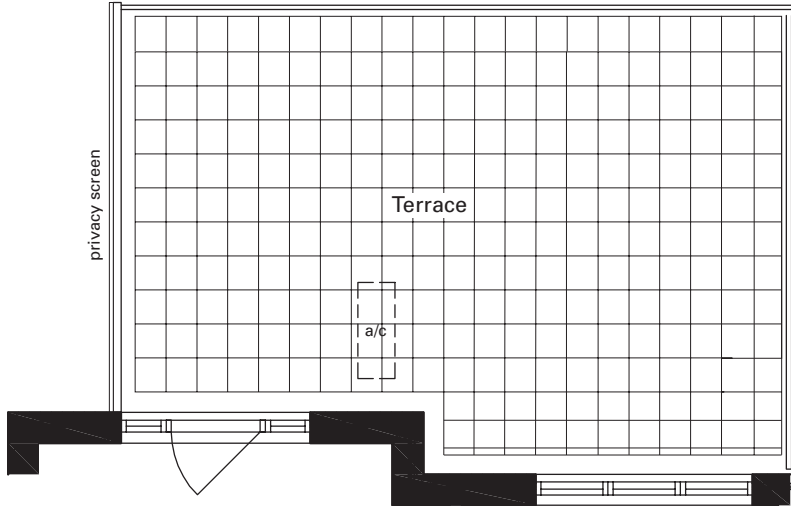

Daniels

FirstHome
Long Valley
PHASE TWO

CONDOMINIUM SUITE
TWO BEDROOM

969 square feet

2D

@ Ground Floor
Residence 2 only

@ Ground Floor
Residence 1 only

@ Ground, 2nd & 3rd Floor

Residence 1

Residence 2

Daniels

love where you live™

Official Developer of TIFF Bell Lightbox

The purchaser acknowledges that the actual unit purchased may be a reverse layout to the plan shown. Floorplan layout may vary per floor. All areas and stated room dimensions are approximate. Floor area measured in accordance with TARION Warranty Corporation bulletin #22. Actual living area may vary from floor area stated. E.&O.E.