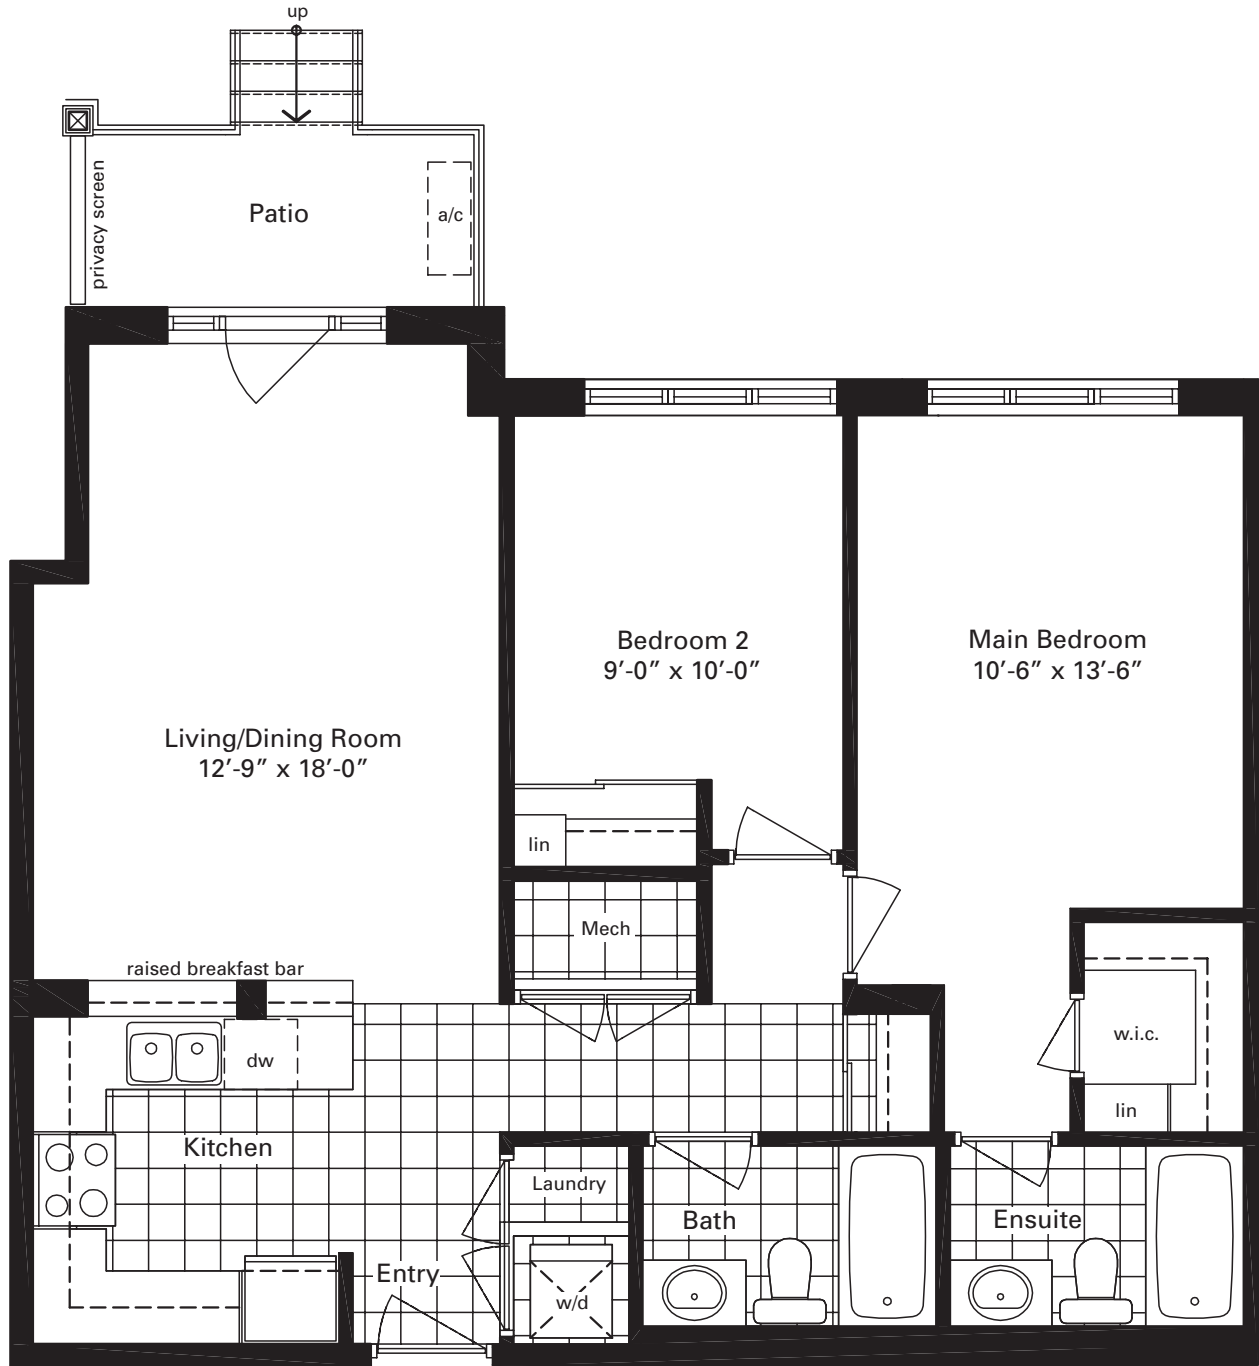

Daniels

FirstHome
Long Valley
PHASE TWO

CONDOMINIUM SUITE
TWO BEDROOM

935 square feet

2A

Ground Floor

Residence 1

Ground Floor

Residence 2

Daniels

love where you live™

Official Developer of TIFF Bell Lightbox

The purchaser acknowledges that the actual unit purchased may be a reverse layout to the plan shown. Floorplan layout may vary per floor. All areas and stated room dimensions are approximate. Floor area measured in accordance with TARION Warranty Corporation bulletin #22. Actual living area may vary from floor area stated. E.&O.E.