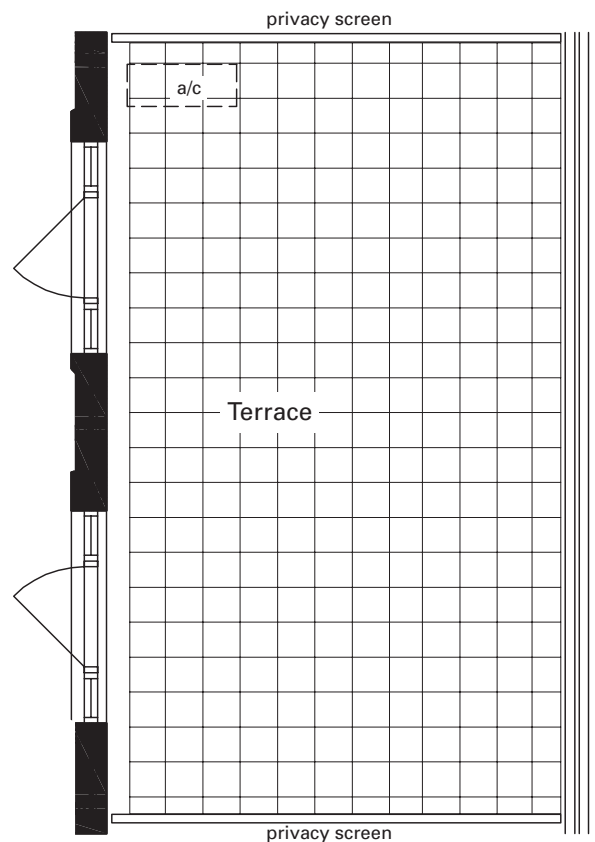

Daniels

FirstHome
Long Valley
PHASE TWO

CONDOMINIUM SUITE
ONE BEDROOM

633 square feet

1C

Residence 1

Residence 2

@ Ground Floor
Residence 2 only

Daniels

love where you live™

Official Developer of TIFF Bell Lightbox

The purchaser acknowledges that the actual unit purchased may be a reverse layout to the plan shown. Floorplan layout may vary per floor. All areas and stated room dimensions are approximate. Floor area measured in accordance with TARION Warranty Corporation bulletin #22. Actual living area may vary from floor area stated. E.&O.E.