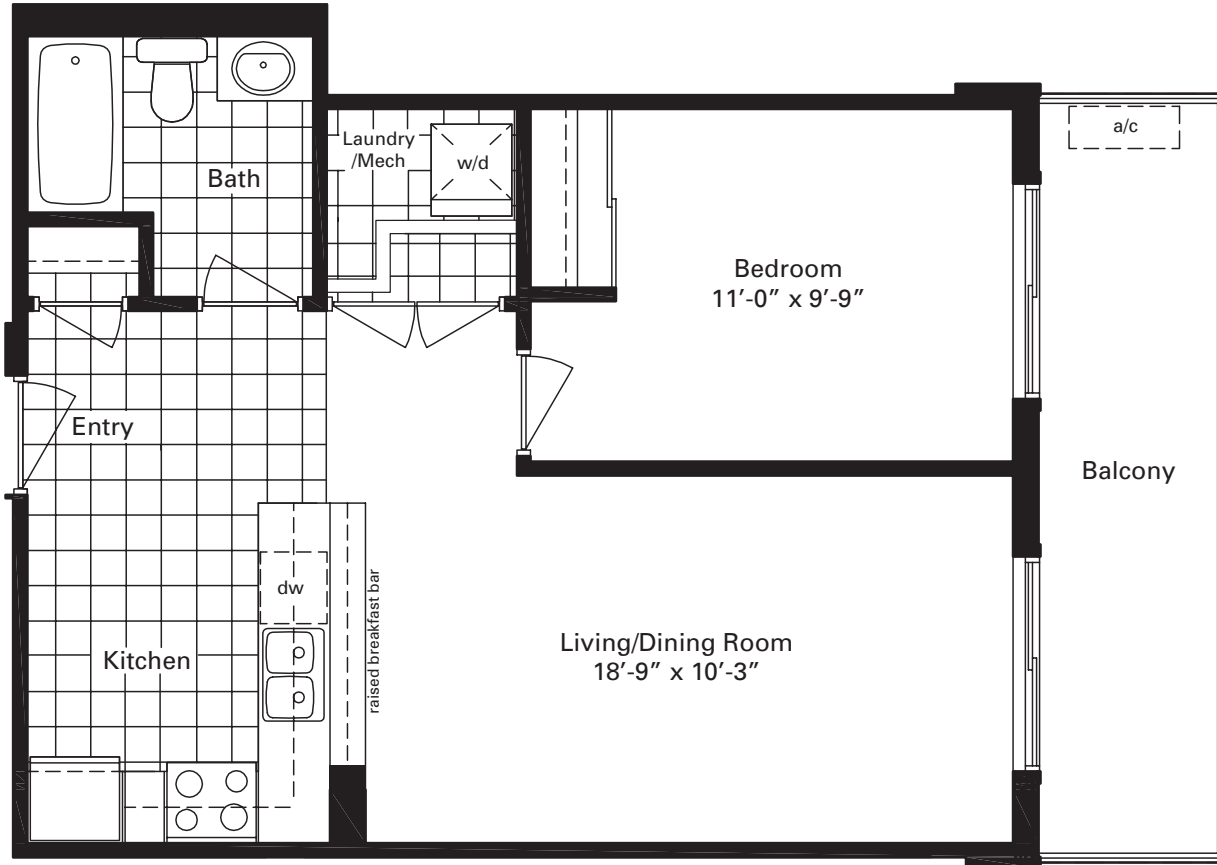

Daniels

FirstHome
Long Valley
PHASE TWO

CONDOMINIUM SUITE
ONE BEDROOM

633 square feet

1C

Residence 1

Residence 2

@ Ground Floor
Residence 2 only

Daniels

love where you live™

Official Developer of TIFF Bell Lightbox

The purchaser acknowledges that the actual unit purchased may be a reverse layout to the plan shown. Floorplan layout may vary per floor. All areas and stated room dimensions are approximate. Floor area measured in accordance with TARION Warranty Corporation bulletin #22. Actual living area may vary from floor area stated. E.&O.E.