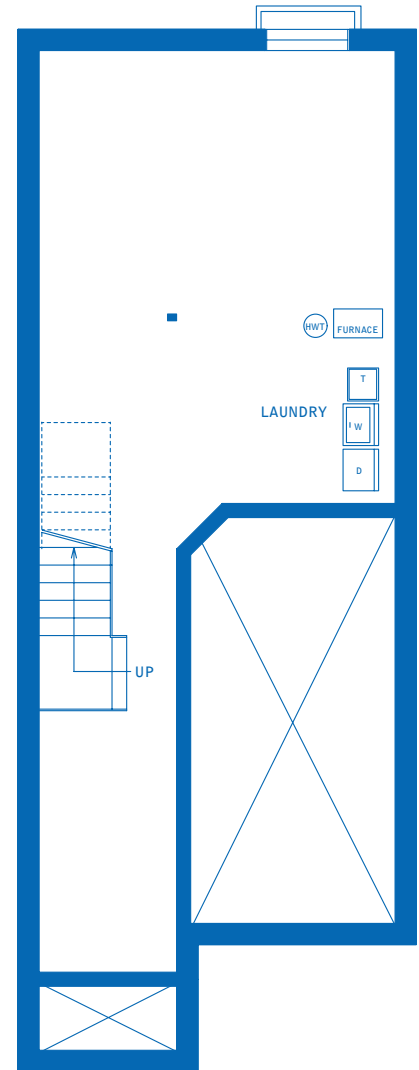

Model E

3 BEDROOM

1366 square feet

GROUND FLOOR

SECOND FLOOR

BASEMENT