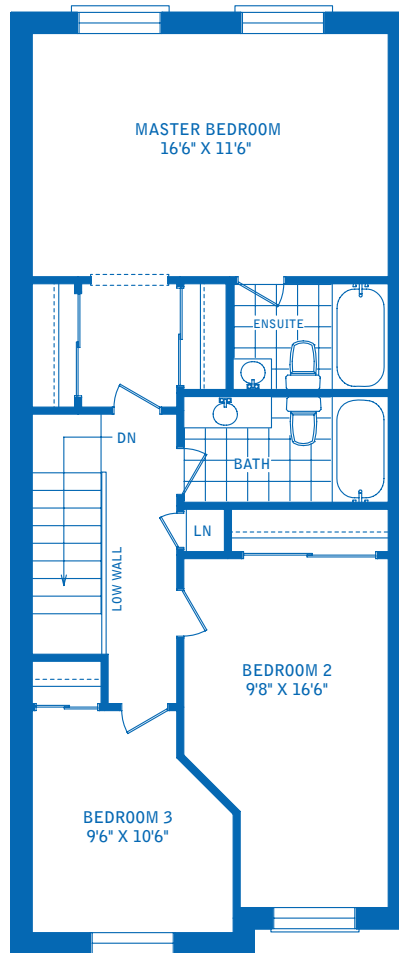

Model E

3 BEDROOM

1366 square feet

GROUND FLOOR

SECOND FLOOR

BASEMENT