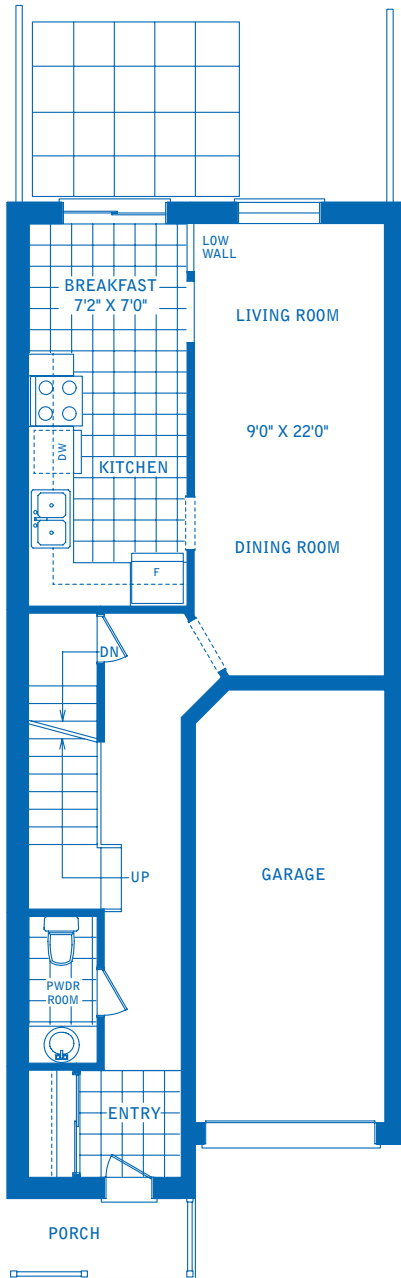

Model E

3 BEDROOM

1366 square feet

GROUND FLOOR

SECOND FLOOR

BASEMENT