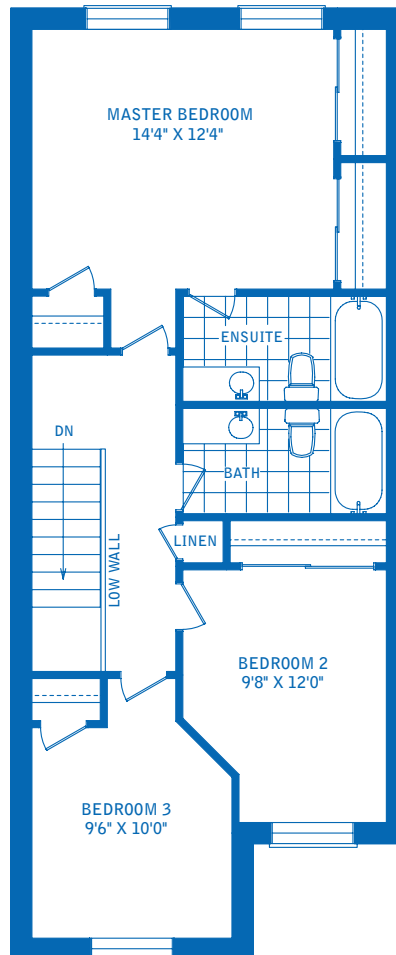

# Model D

3 BEDROOM

1310 square feet

GROUND FLOOR

SECOND FLOOR

BASEMENT