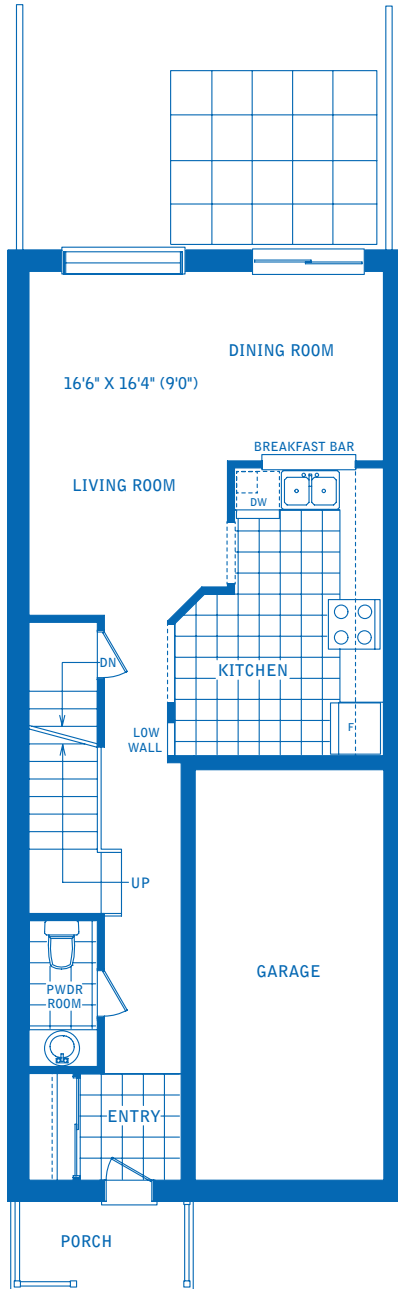

# Model D

3 BEDROOM

1310 square feet

GROUND FLOOR

SECOND FLOOR

BASEMENT