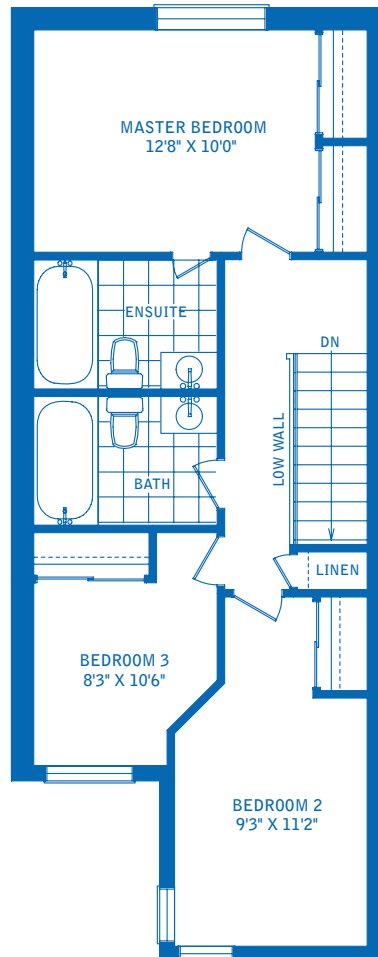

# Model B

3 BEDROOM

1126 square feet

GROUND FLOOR

SECOND FLOOR

BASEMENT