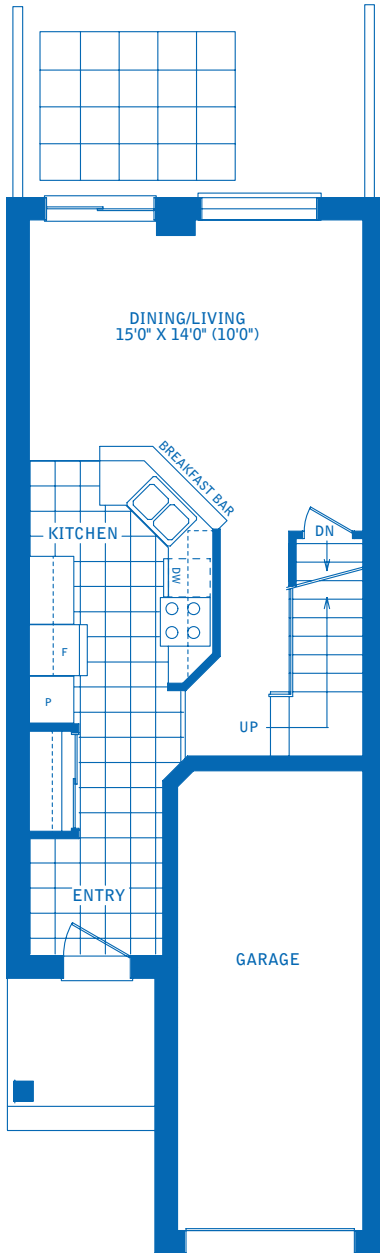

# Model B

3 BEDROOM

1126 square feet

GROUND FLOOR

SECOND FLOOR

BASEMENT