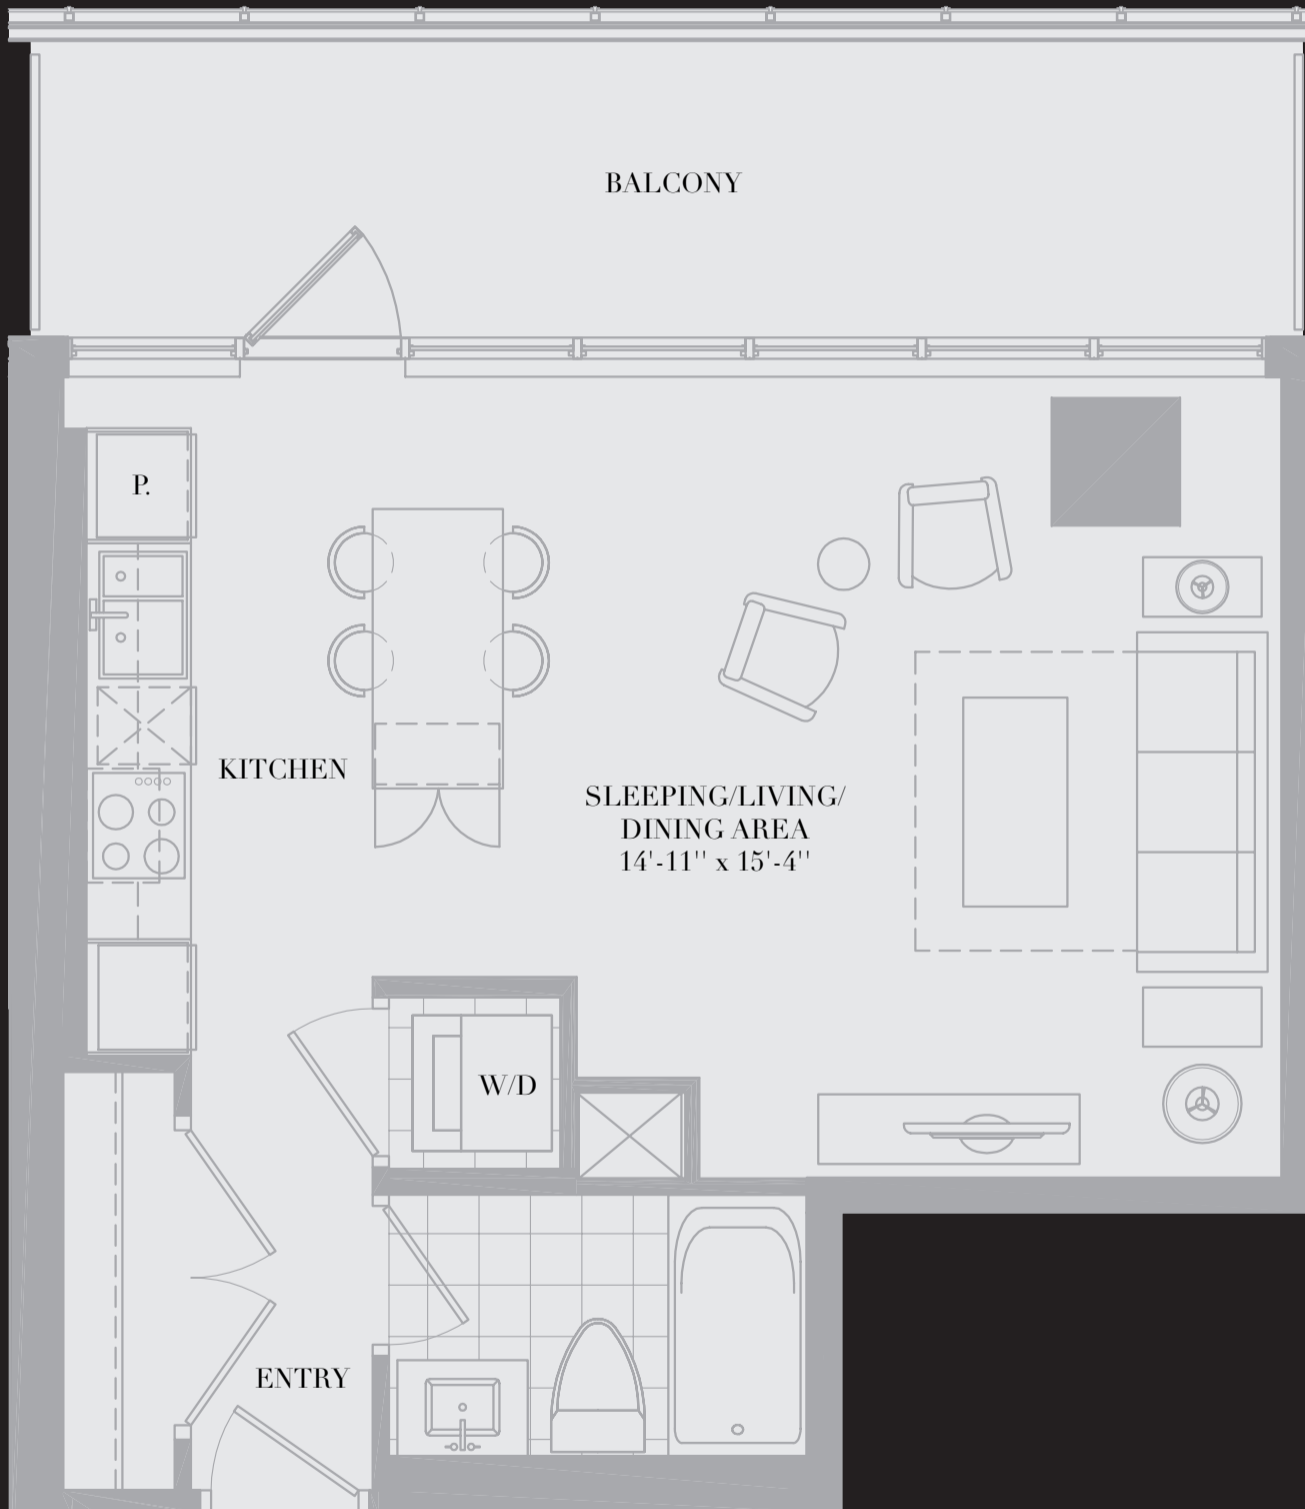

# THE DOUGLAS

## 487 SQ.FT.

1A

STUDIO  
 OUTDOOR AREA: 143 SQ.FT.  
 TOTAL AREA: 630 SQ.FT.

All areas and stated room dimensions are approximate. Floor area measured in accordance with Tarion Warranty Corporation bulletin #22. Actual living area will vary from the floor area stated. The purchaser acknowledges that the actual unit purchased may be a reverse layout to the plan shown. E. & O.E. Illustration is artist concept.

12TH - 29TH FLOOR