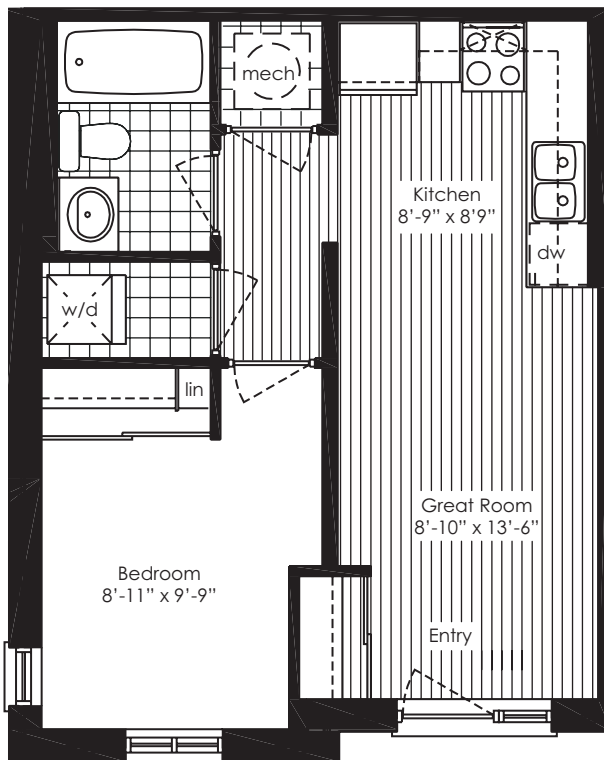

Daniels

FirstHomeTM
ERIN MILLS

PHASE
TWO

ONE STOREY -
ONE BEDROOM

459 square feet

A

Lower Level

Lower Level
End Unit