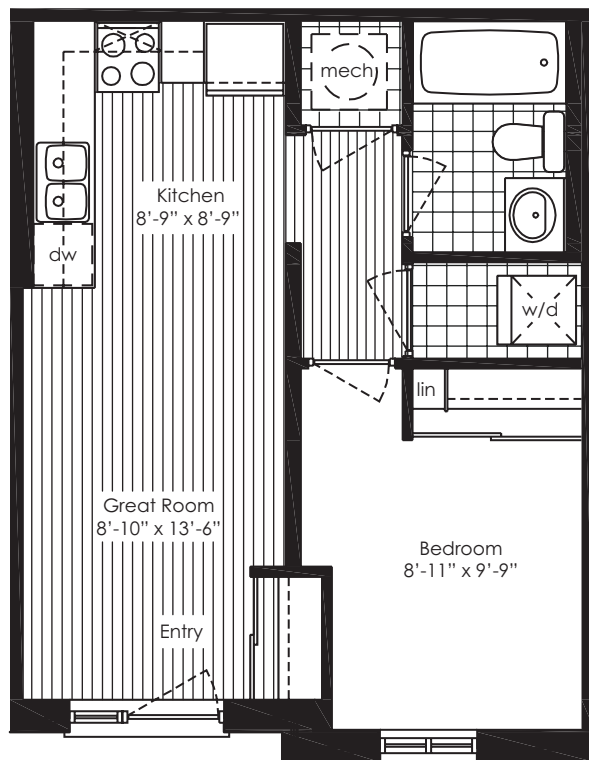

Daniels

FirstHomeTM
ERIN MILLS

PHASE
TWO

ONE STOREY -
ONE BEDROOM

459 square feet

A

Lower Level

Lower Level
End Unit