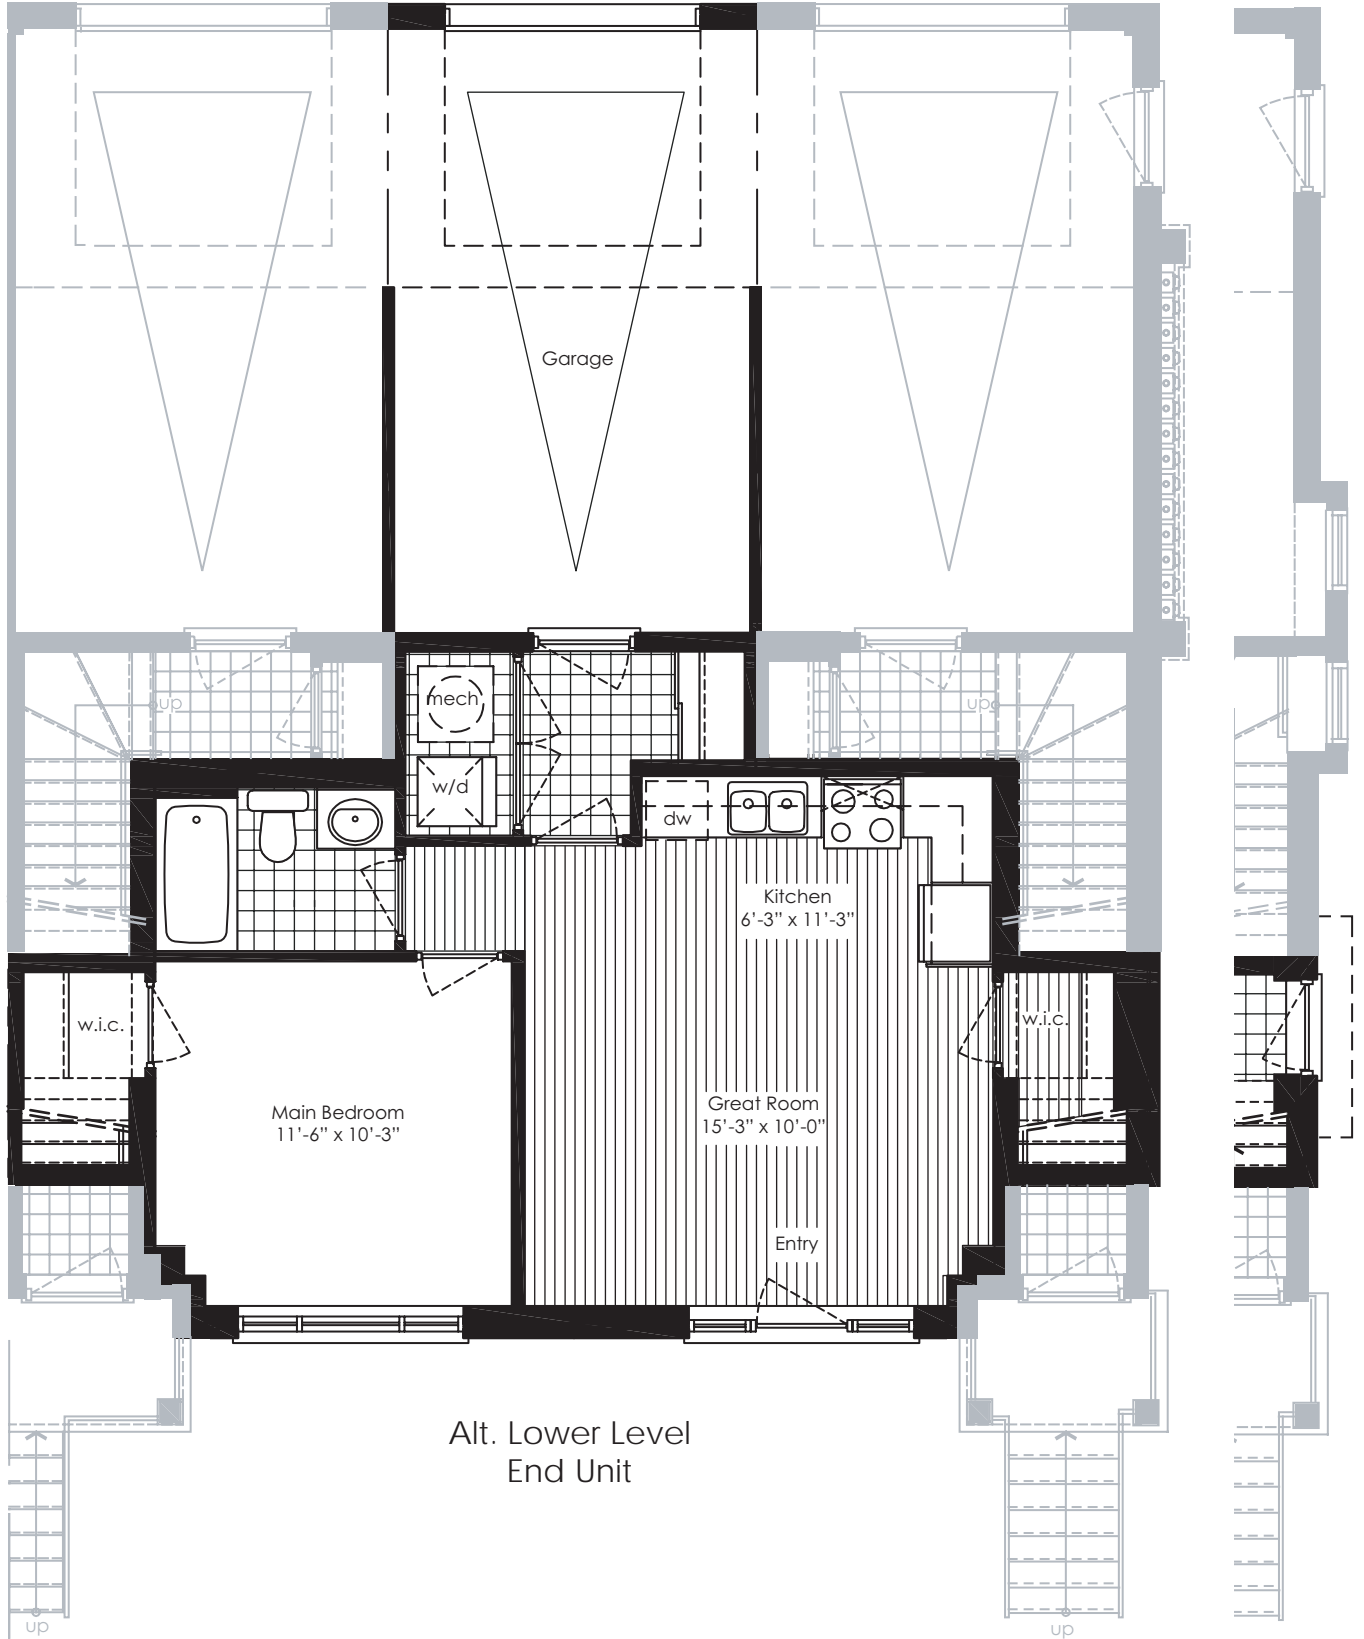

Daniels

**FirstHome**<sup>TM</sup>  
ERIN MILLS

PHASE TWO

ONE STOREY -  
ONE BEDROOM

626 square feet

Alt. Lower Level  
End Unit

SEE REVERSE  
SIDE FOR  
STANDARD UNIT  
PLAN

Alt. Upgrade End Unit