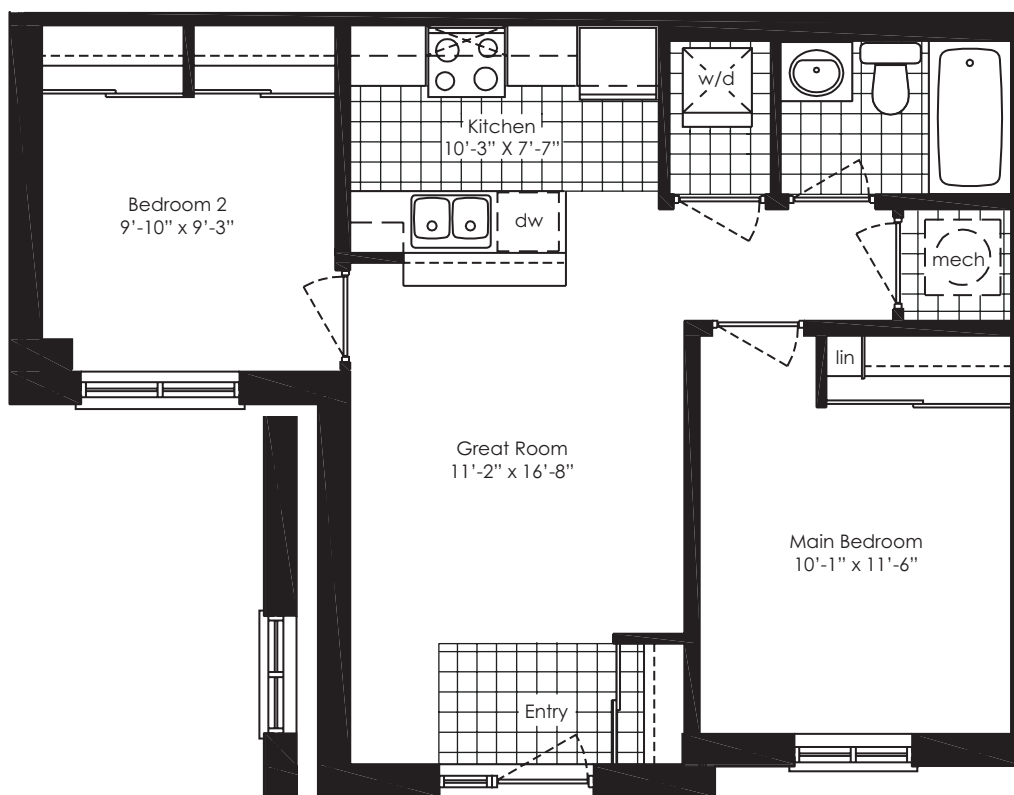

Daniels

FirstHomeTM
ERIN MILLS

PHASE
TWO

ONE STOREY -
TWO BEDROOM

702 square feet

B

Upgrade End Unit

Lower Level