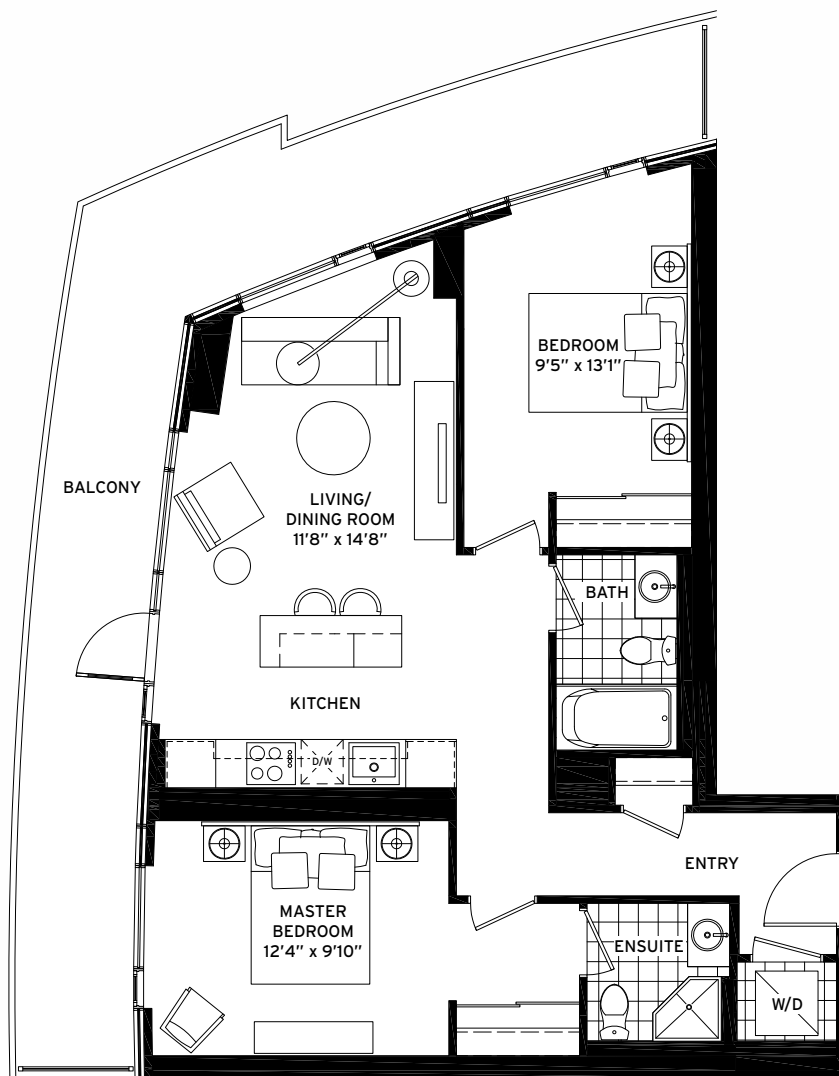

the tarantino_L

TWO BEDROOM

SUITE AREA: 869 SQ.FT.
OUTDOOR AREA: 297 SQ.FT.
TOTAL AREA: 1,166 SQ.FT.

Daniels
love where you live™
Official Developer of TIFF Bell Lightbox