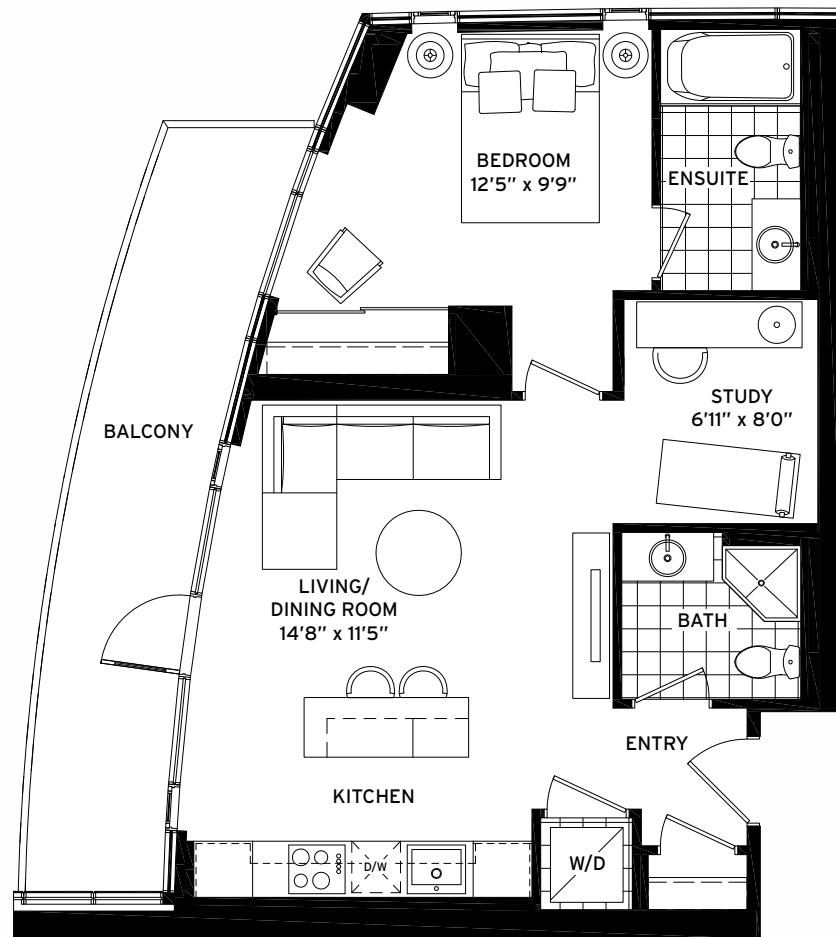

the spielberg^F

ONE BEDROOM + STUDY

SUITE AREA: 683 SQ.FT.
OUTDOOR AREA: 138 SQ.FT.*
TOTAL AREA: 821 SQ.FT.

Daniels
love where you live™
Official Developer of TIFF Bell Lightbox