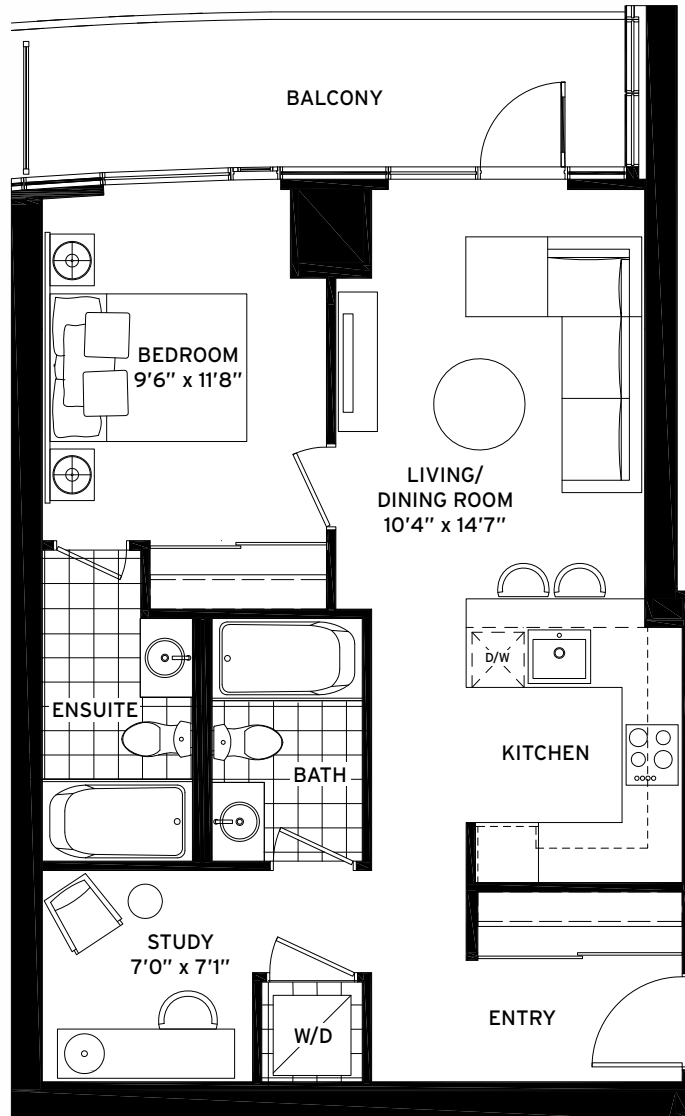

the lucas^A

ONE BEDROOM + STUDY

**SUITE AREA: 692 SQ.FT.
OUTDOOR AREA: 99 SQ.FT.
TOTAL AREA: 791 SQ.FT.**

FLOORS 7-43

Daniels
love where you live™
Official Developer of TIFF Bell Lightbox

All areas and stated room dimensions are approximate. Floor area measured in accordance with Terion Warranty Corporation bulletin #22. Actual living area will vary from the stated floor area. The purchaser acknowledges that the actual unit purchased may be a reverse layout to the plan shown. Illustration is artist concept. E. & O.E.