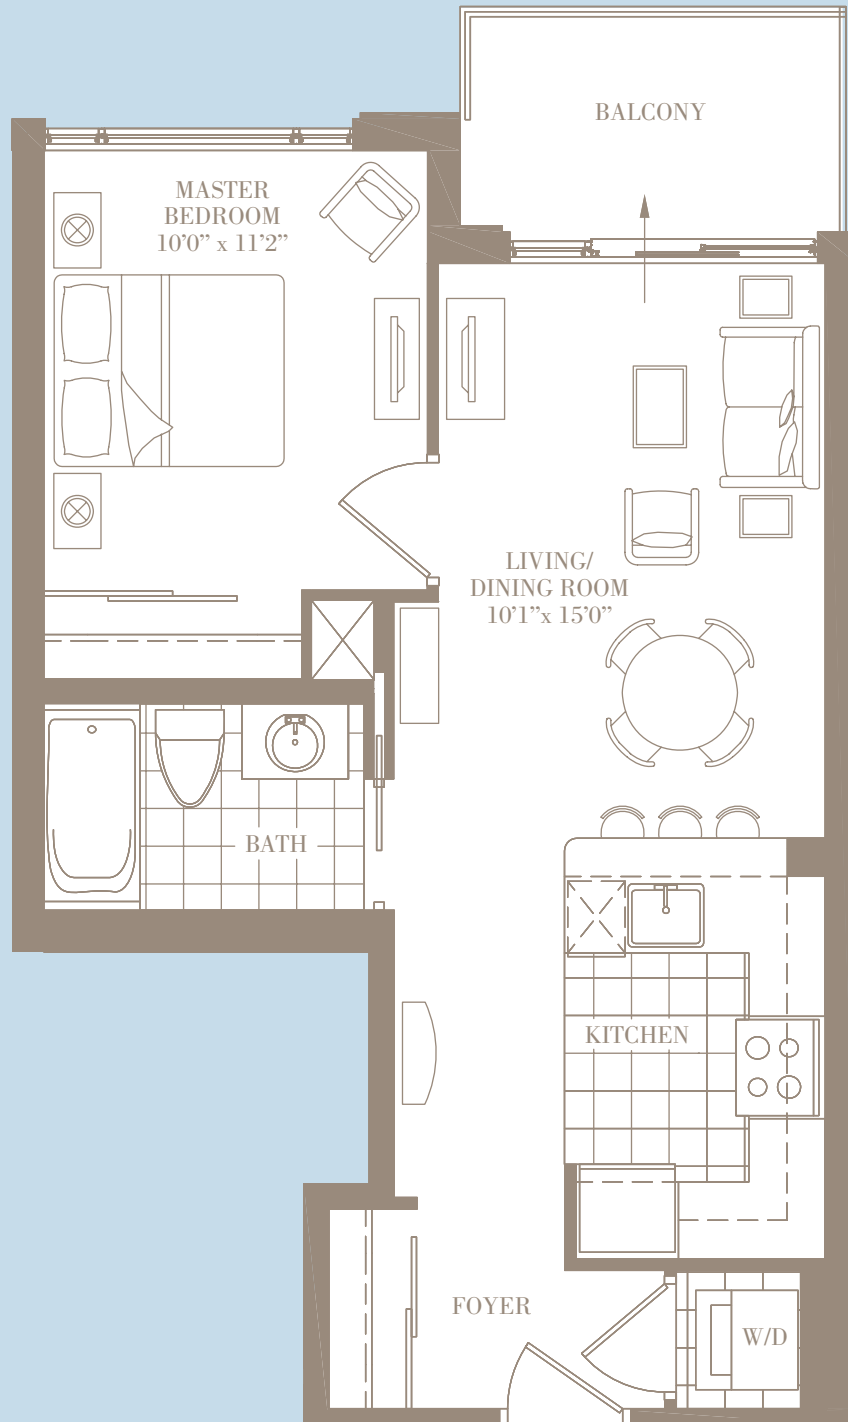

THE ROSELAND 1C

588 SQ.FT.

ONE BEDROOM
 OUTDOOR AREA: 44 SQ.FT.
 TOTAL AREA: 632 SQ.FT.

Floor 3

Floor 4

Floor 5

Floors 7-35

All areas and stated room dimensions are approximate. Floor area measured in accordance with Tarion Warranty Corporation bulletin #22. Actual living area will vary from the stated floor area. The purchaser acknowledges that the actual unit purchased may be a reverse layout to the plan shown. Illustration is artist concept. E. & O.E.