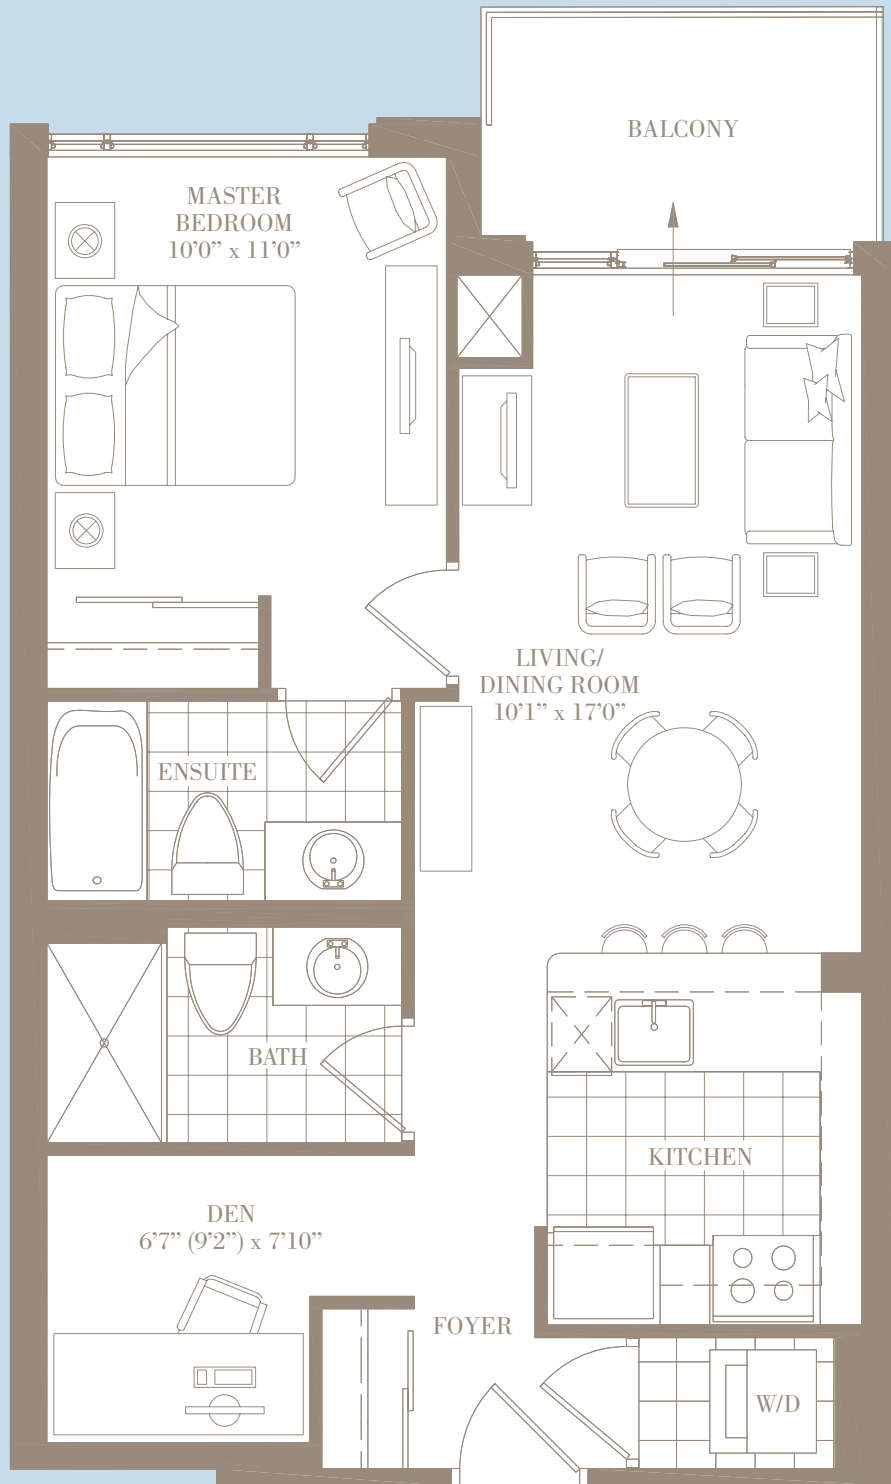

THE ROSEHILL 1F 696 SQ.FT.

ONE BEDROOM + DEN
OUTDOOR AREA: 44 SQ.FT.
TOTAL AREA: 740 SQ.FT.

Floors 7-35

MISSISSAUGA CITY CENTRE

All areas and stated room dimensions are approximate. Floor area measured in accordance with Tarion Warranty Corporation bulletin #22. Actual living area will vary from the stated floor area. The purchaser acknowledges that the actual unit purchased may be a reverse layout to the plan shown. Illustration is artist concept. E. & O.E.