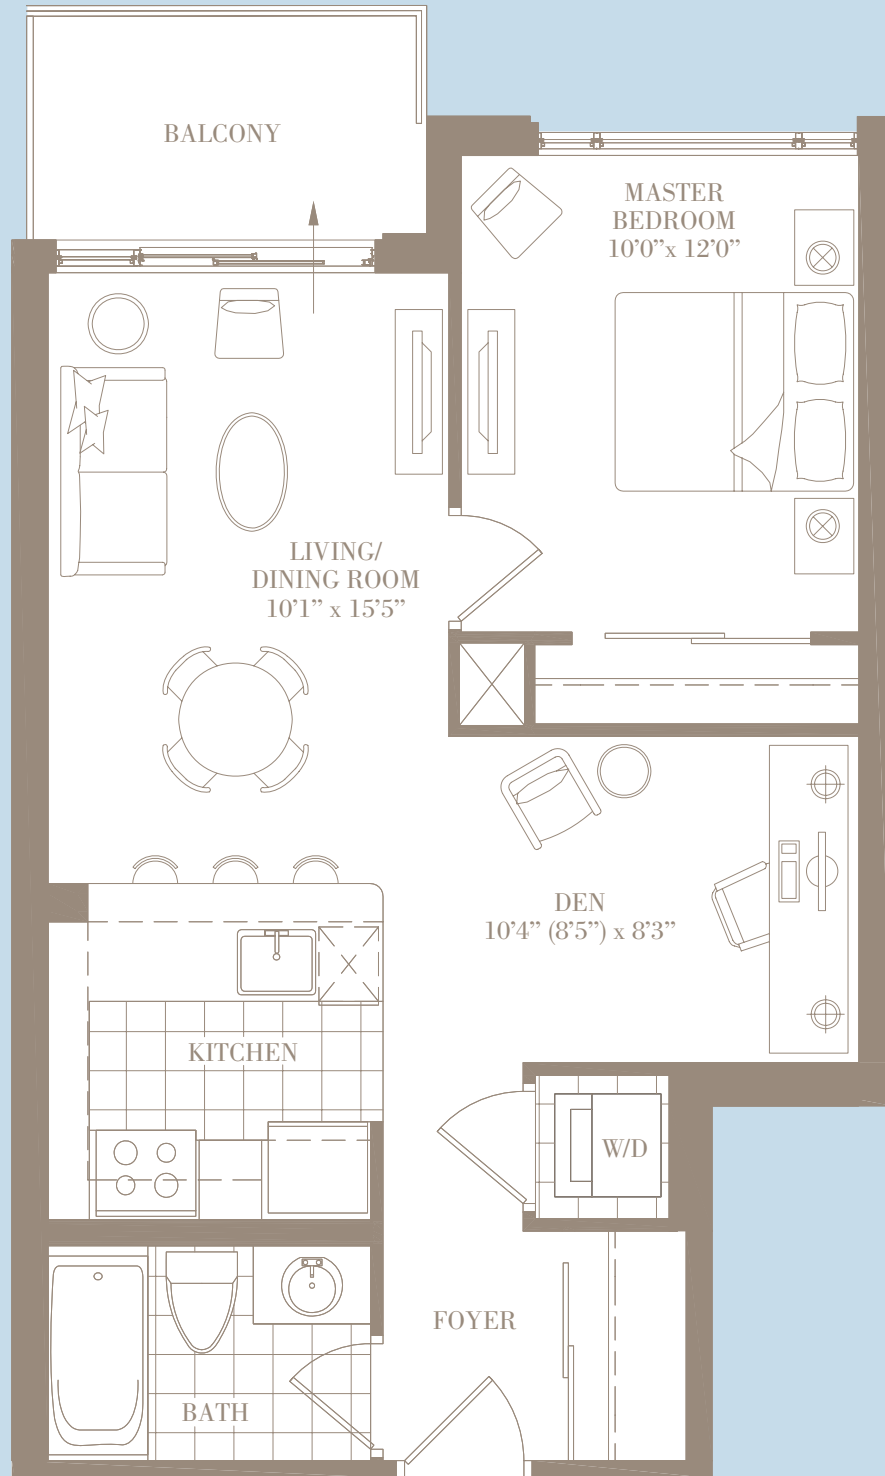

THE NEWCASTLE 1G 652 SQ.FT.

ONE BEDROOM + DEN
OUTDOOR AREA: 44 SQ.FT.
TOTAL AREA: 696 SQ.FT.

Floors 7-35

MISSISSAUGA CITY CENTRE

All areas and stated room dimensions are approximate. Floor area measured in accordance with Tarion Warranty Corporation bulletin #22. Actual living area will vary from the stated floor area. The purchaser acknowledges that the actual unit purchased may be a reverse layout to the plan shown. Illustration is artist concept. E. & O.E.