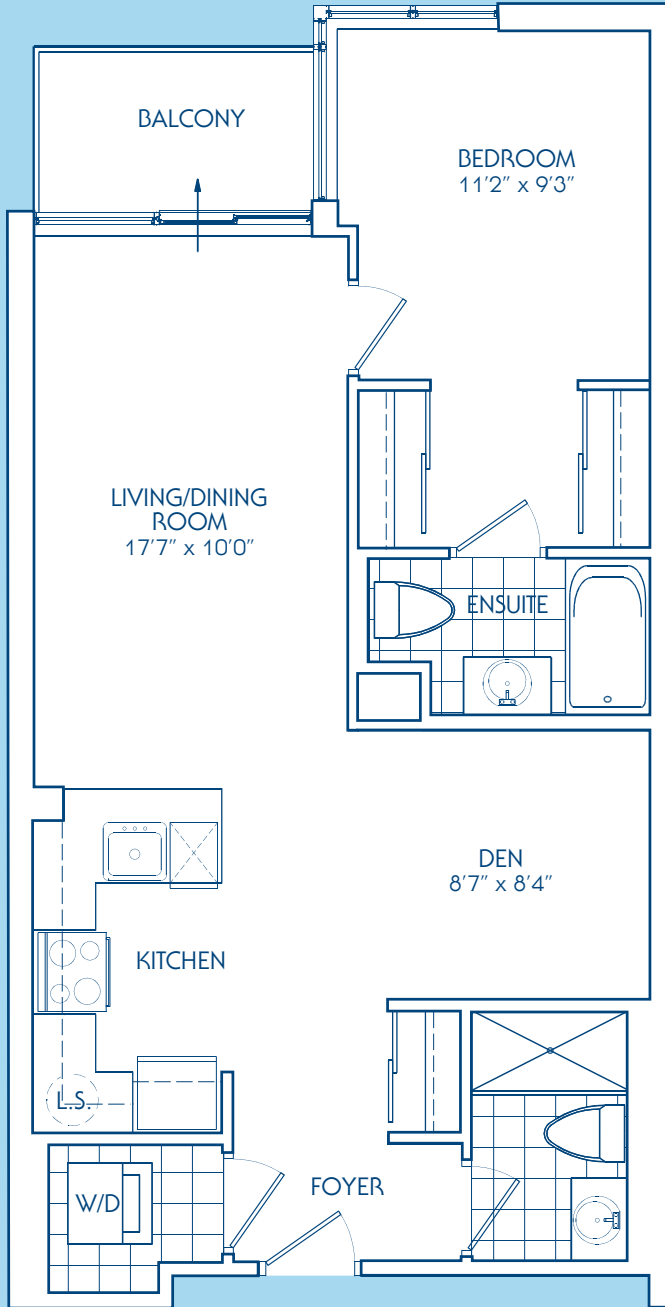

THE SILVER A9-1

1 BEDROOM + DEN • 771 SQ. FT.

(BALCONY 47 SQ. FT.)

FLOORS 2-7

Daniels
love where you live™