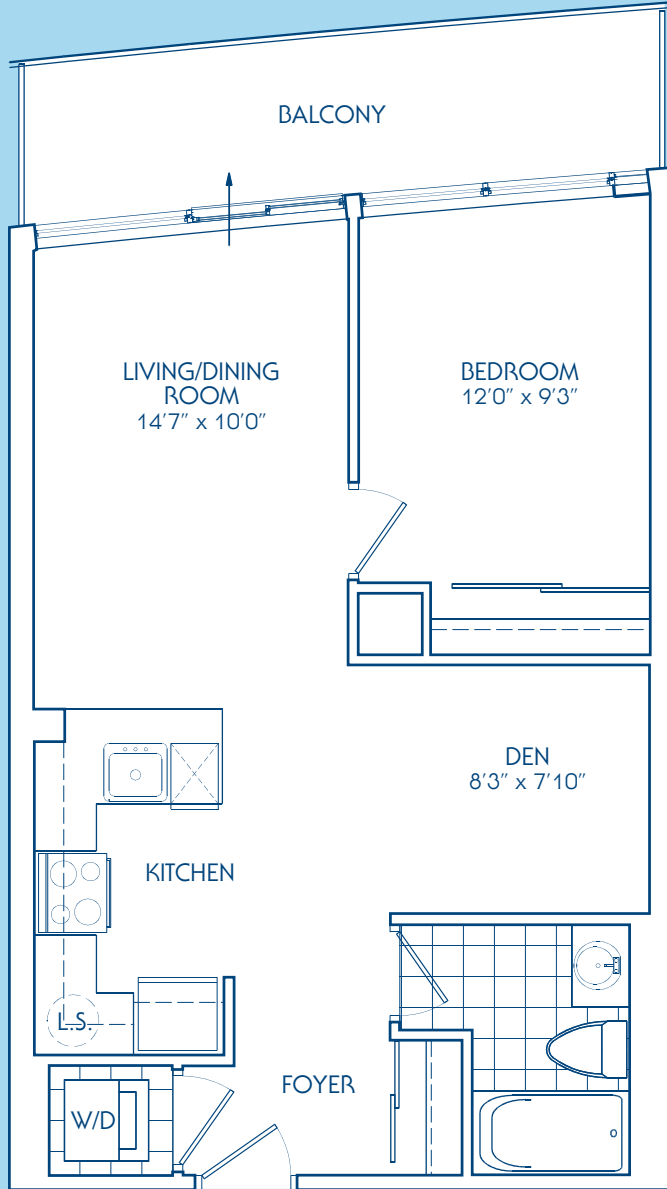

THE FAVRILE A3

1 BEDROOM + DEN • 641 SQ. FT.
(BALCONY 107 SQ. FT.)

FLOORS 2-7

Daniels
love where you live™